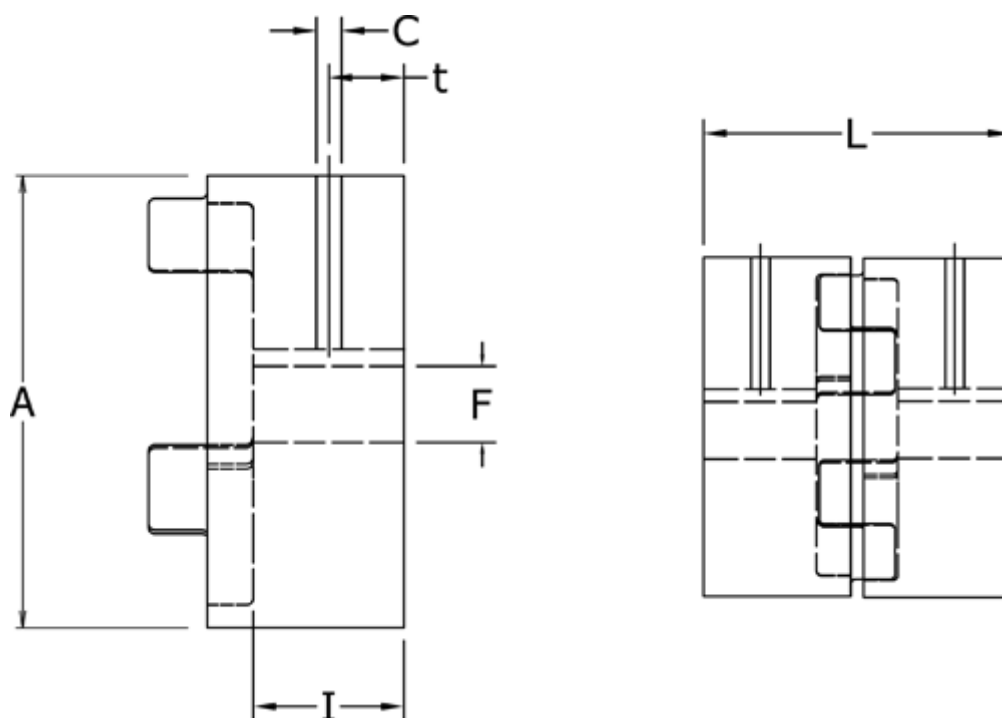

Article number: 3335014F008

Description: Coupling hub Klonex ES14  
ALU Aluminium, Bore 8H7 mm w/keyway & setscrew

## Measures

A = 30  
C = M4  
F = 8  
I = 11  
L = 35  
t = 5.0